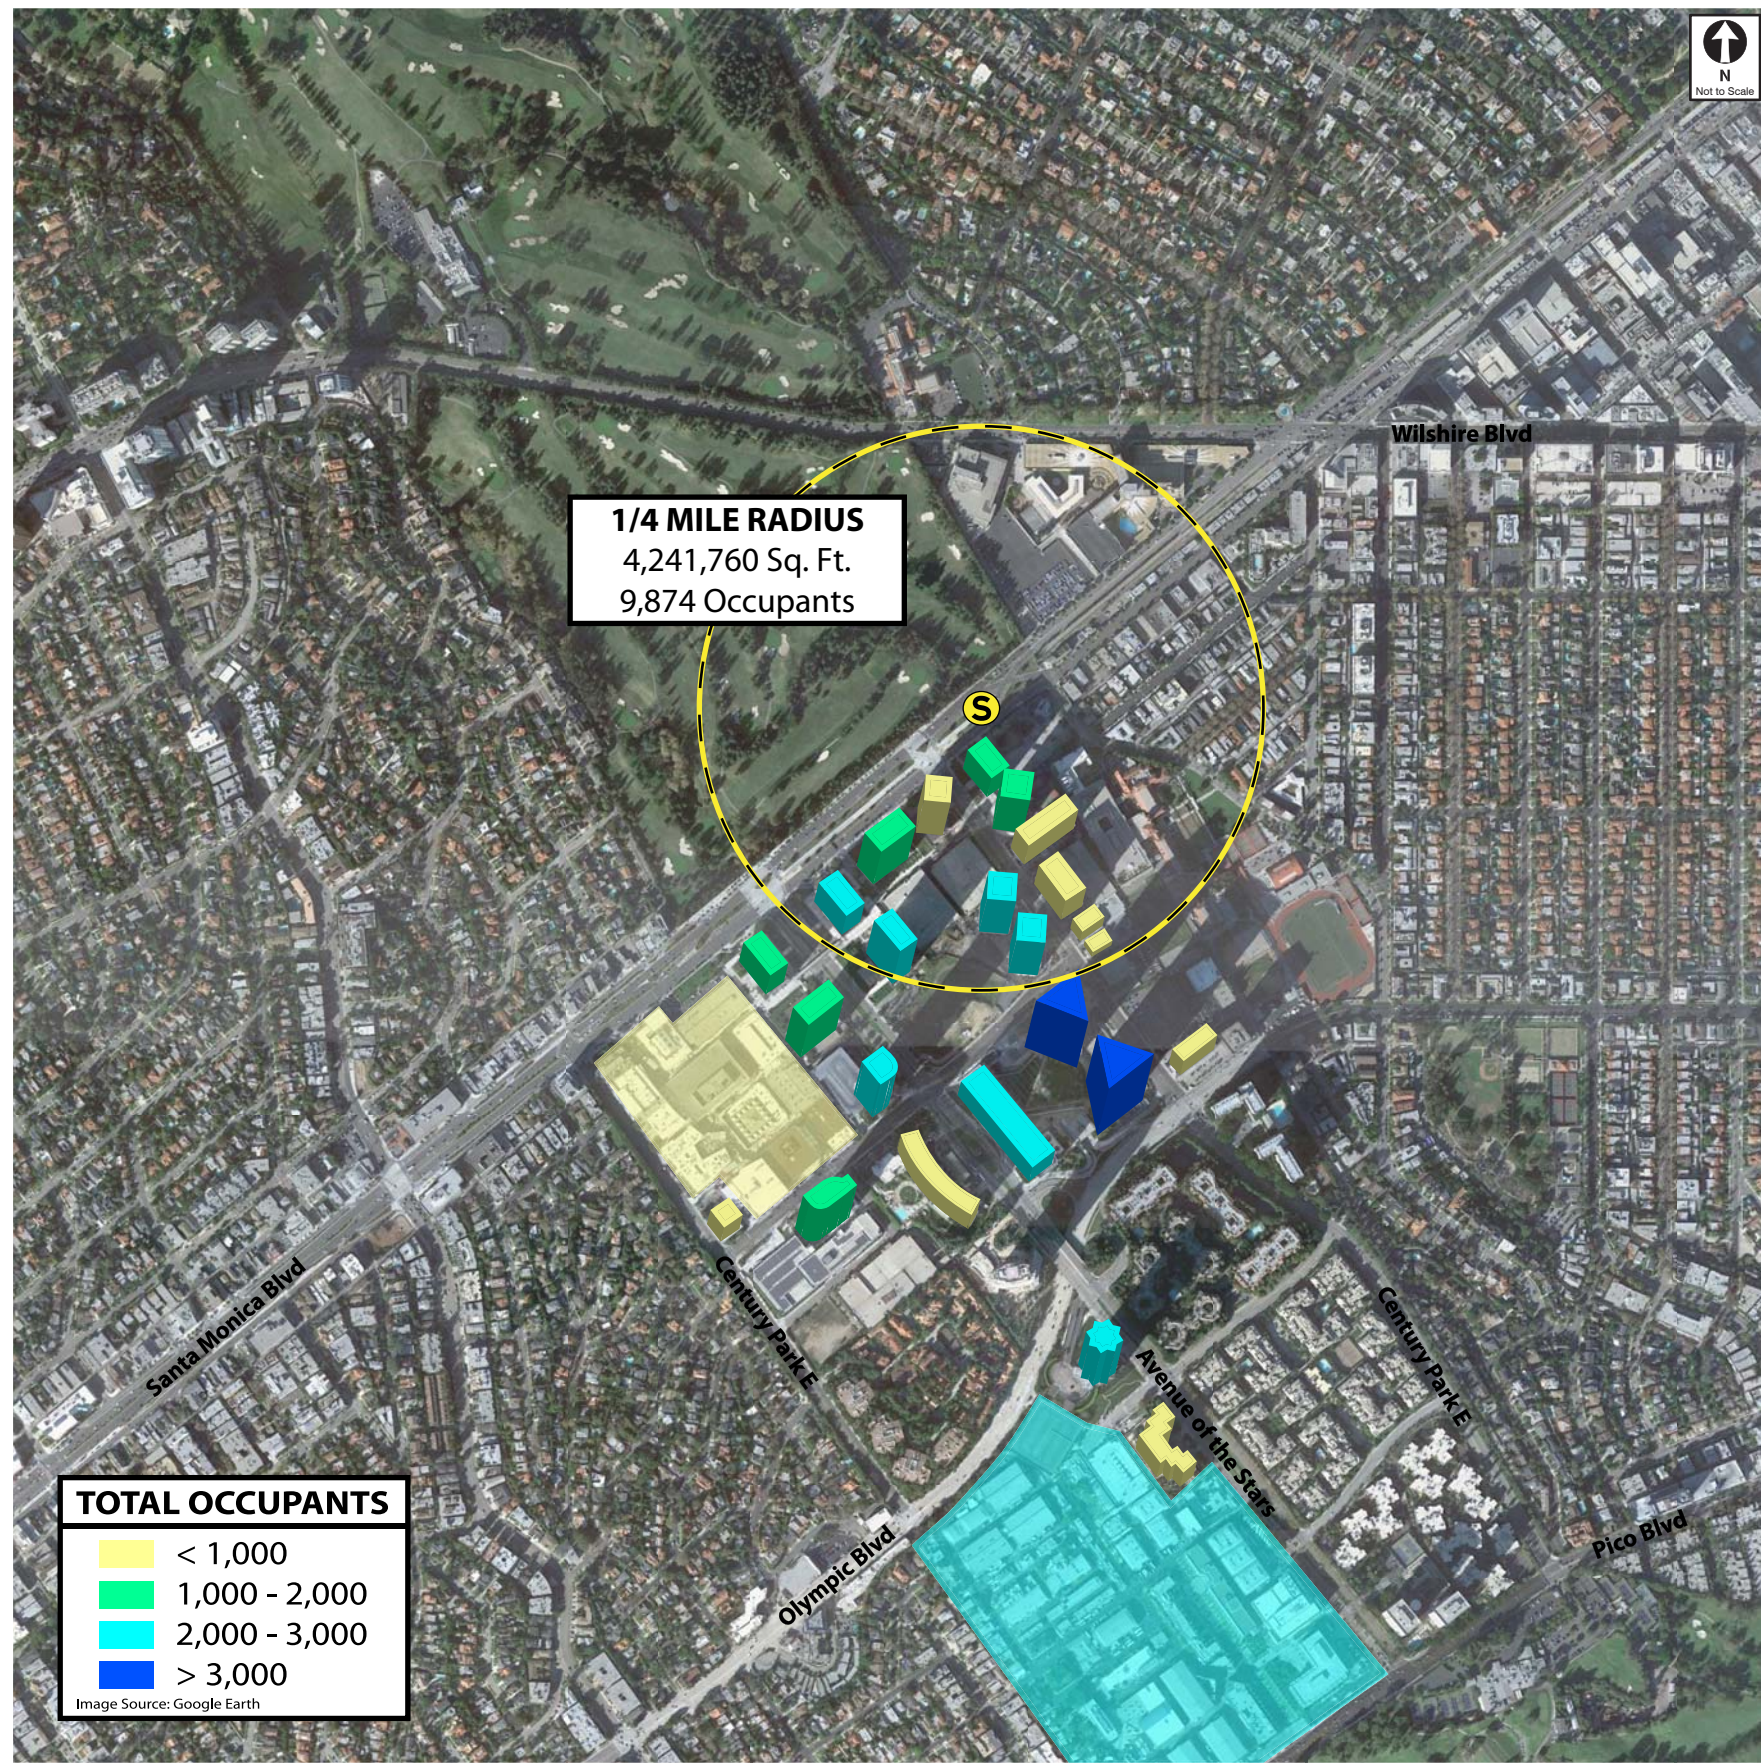

WESTSIDE SUBWAY CENTURY CITY STATION LOCATION
SANTA MONICA BOULEVARD & AVENUE OF THE STARS

WESTSIDE SUBWAY CENTURY CITY STATION LOCATION
SANTA MONICA BOULEVARD & CENTURY PARK EAST